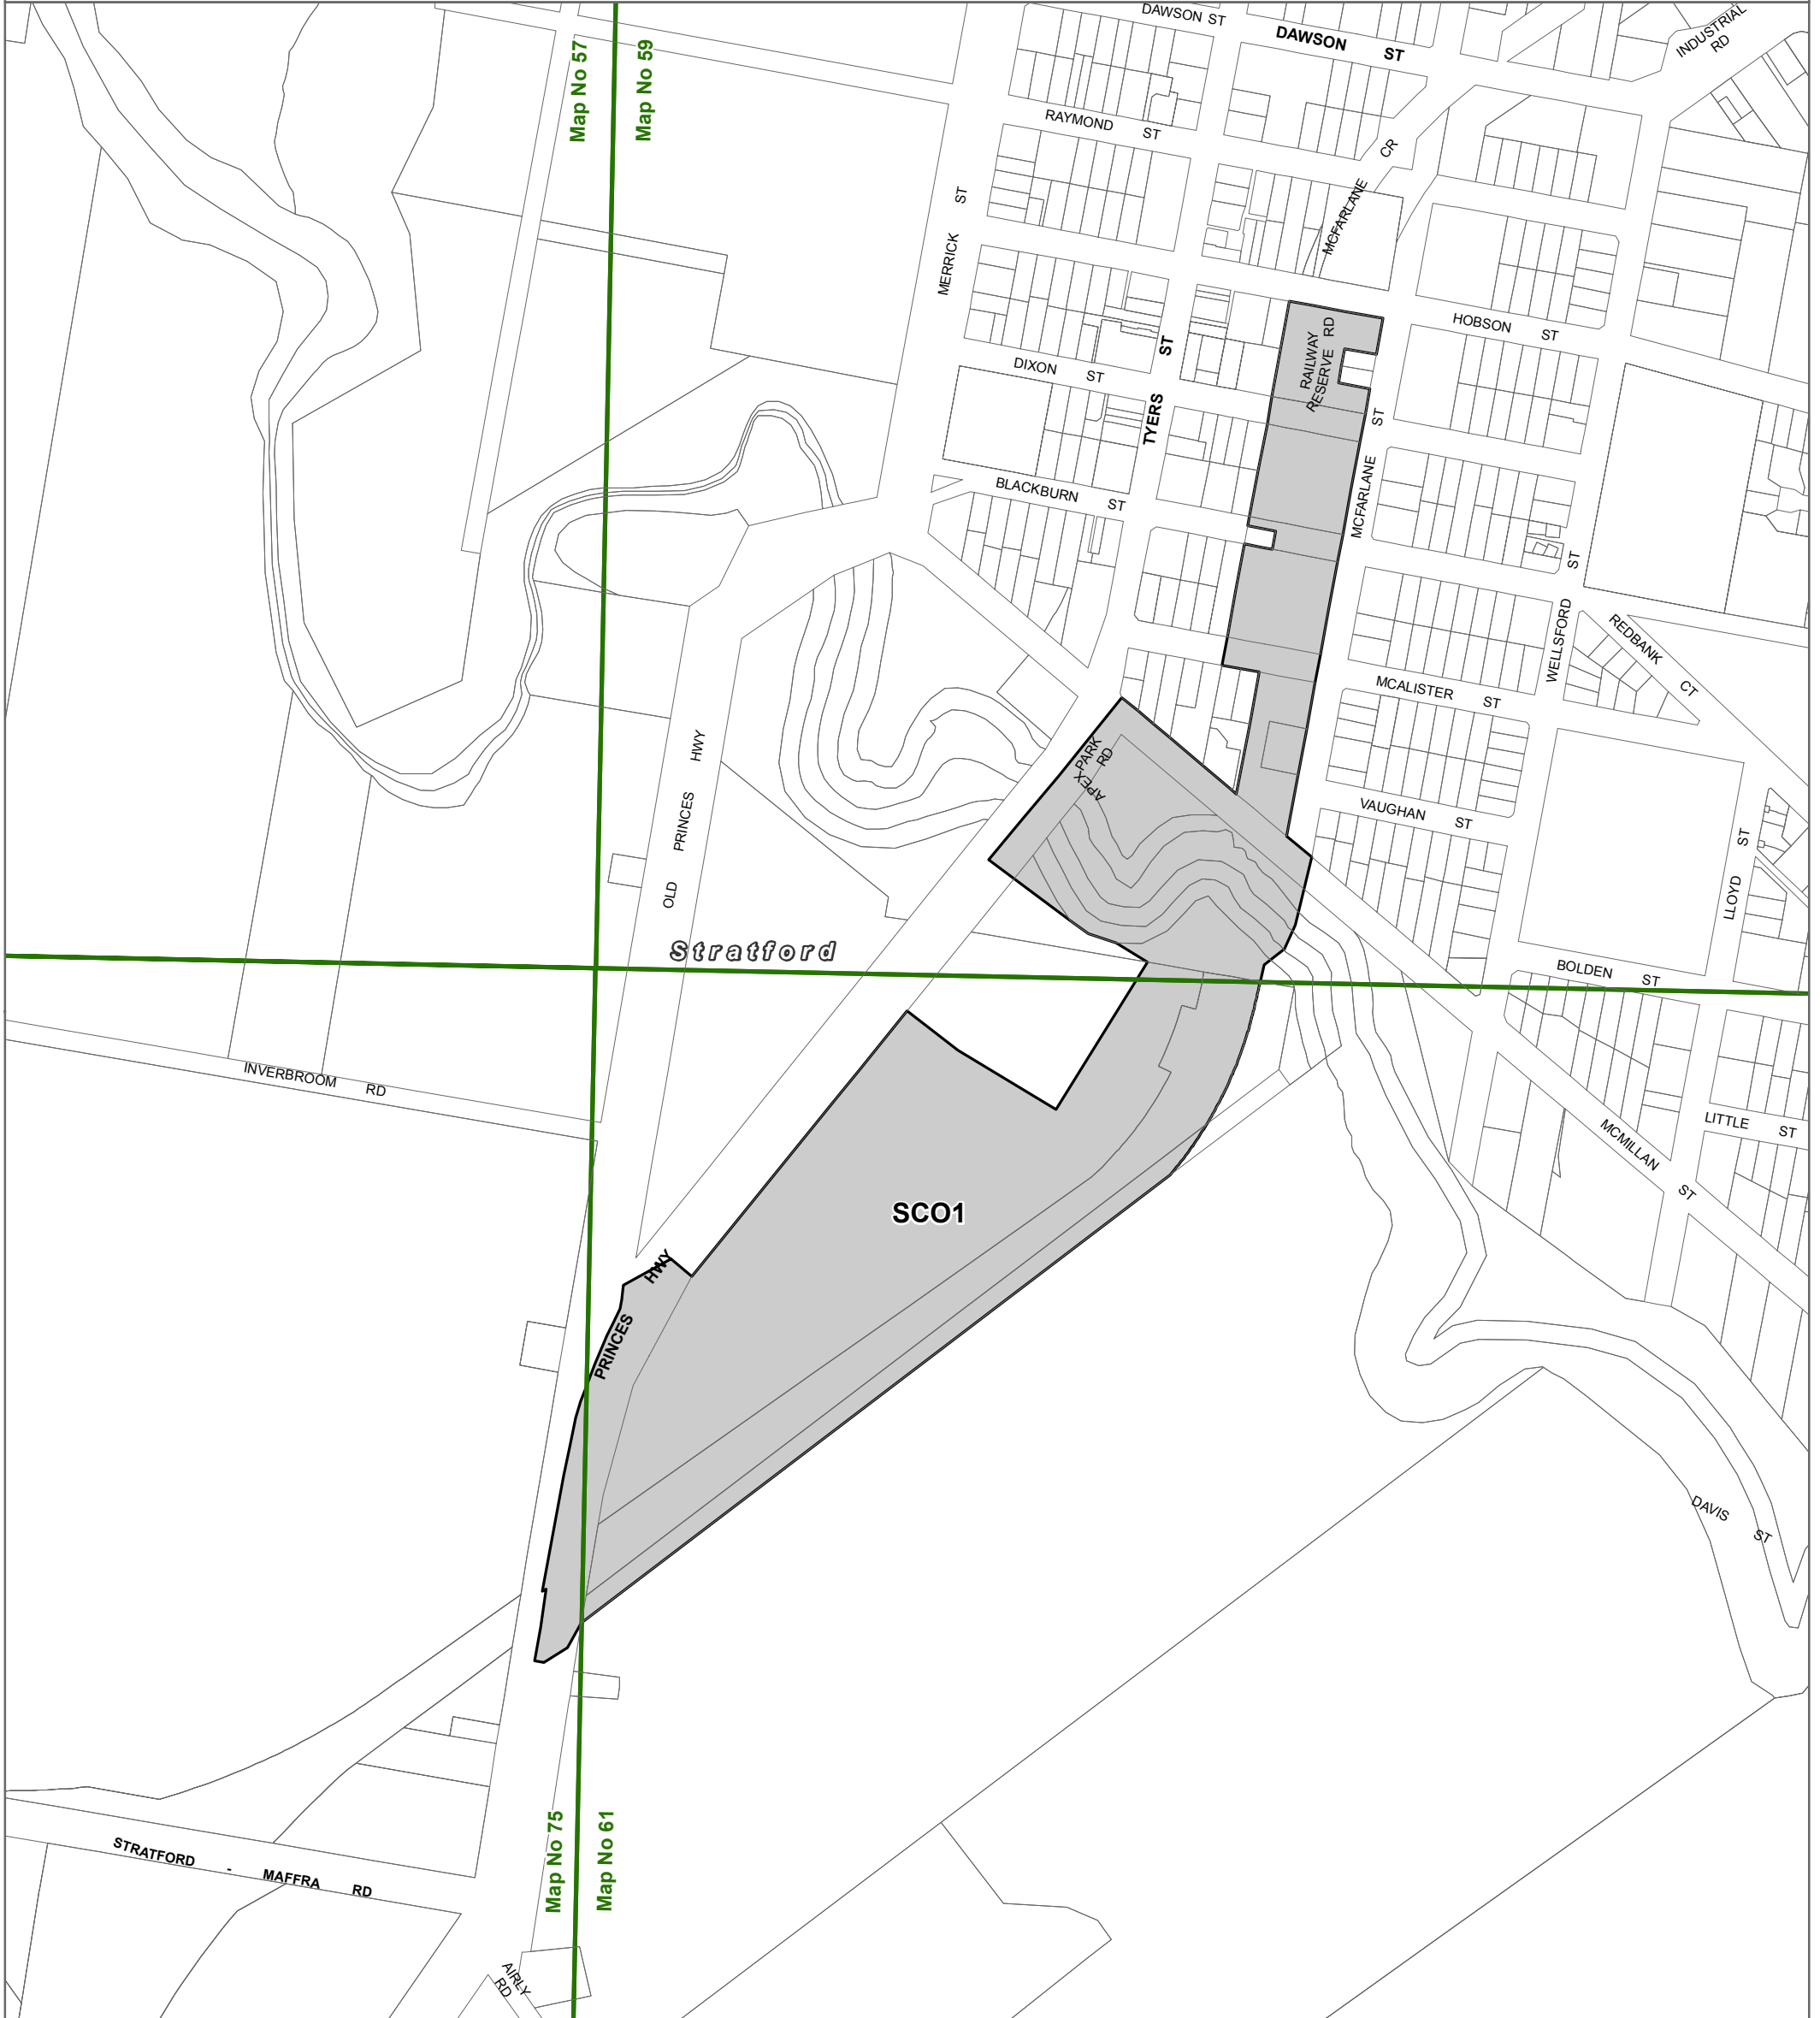

WELLINGTON PLANNING SCHEME - LOCAL PROVISION AMENDMENT C105well

LEGEND

- SCO1 - Specific Controls Overlay - Schedule 1
- Local Government Area

Part of Planning Scheme Maps 59SCO, 61SCO & 75SCO

Disclaimer
This publication may be of assistance to you but the State of Victoria and its employees do not guarantee that the publication is without flaw of any kind or is wholly appropriate for your particular purposes and therefore disclaims all liability for any error, loss or other consequence which may arise from you relying on any information in this publication.

Planning Group
Print Date: 19/09/2018

Environment,
Land, Water
and Planning