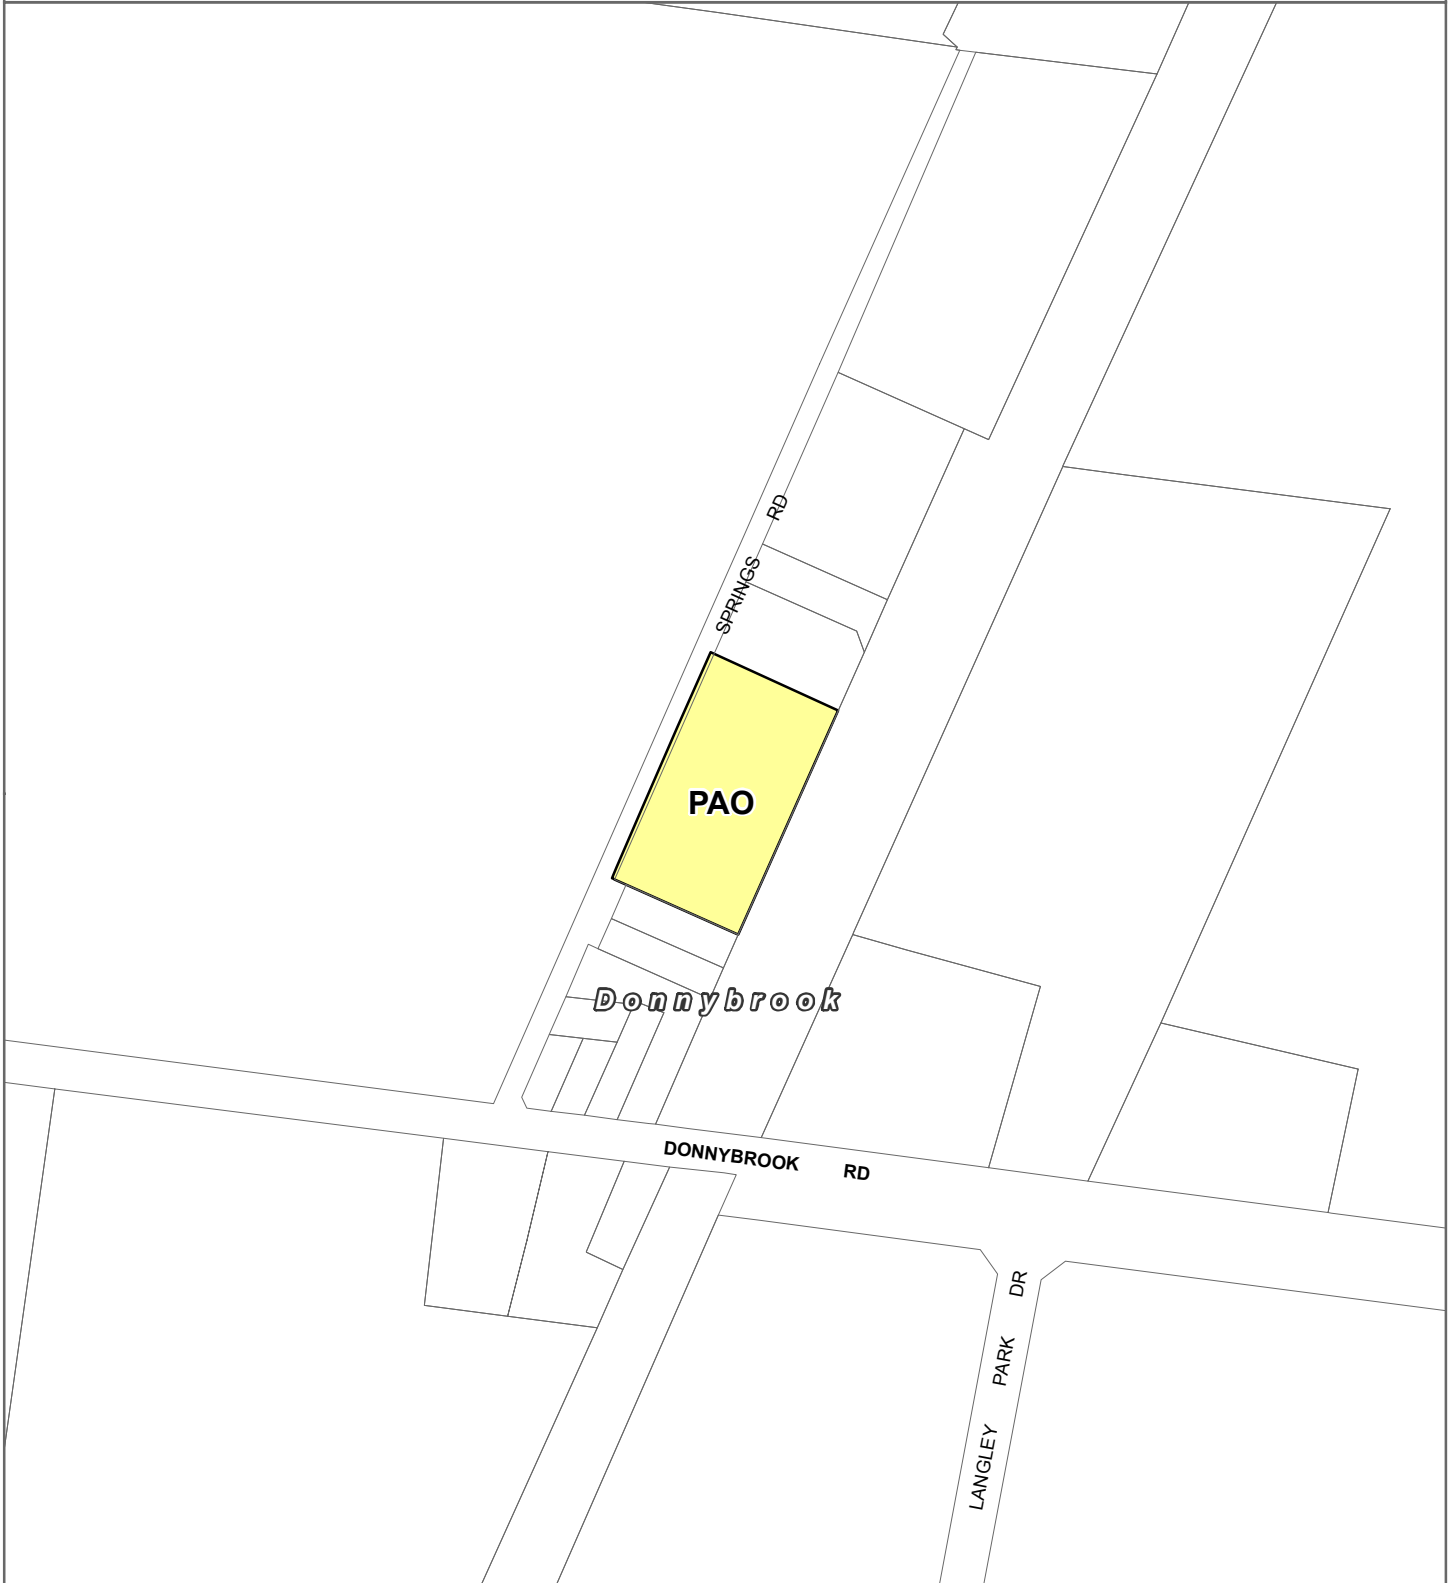

# WHITTLESEA PLANNING SCHEME - LOCAL PROVISION AMENDMENT C229

**LEGEND**

- PAO - Public Acquisition Overlay
- Local Government Area

Part of Planning Scheme Map 4PAO

**Disclaimer**

This publication may be of assistance to you but the State of Victoria and its employees do not guarantee that the publication is without flaw of any kind or is wholly appropriate for your particular purposes and therefore disclaims all liability for any error, loss or other consequence which may arise from you relying on any information in this publication.