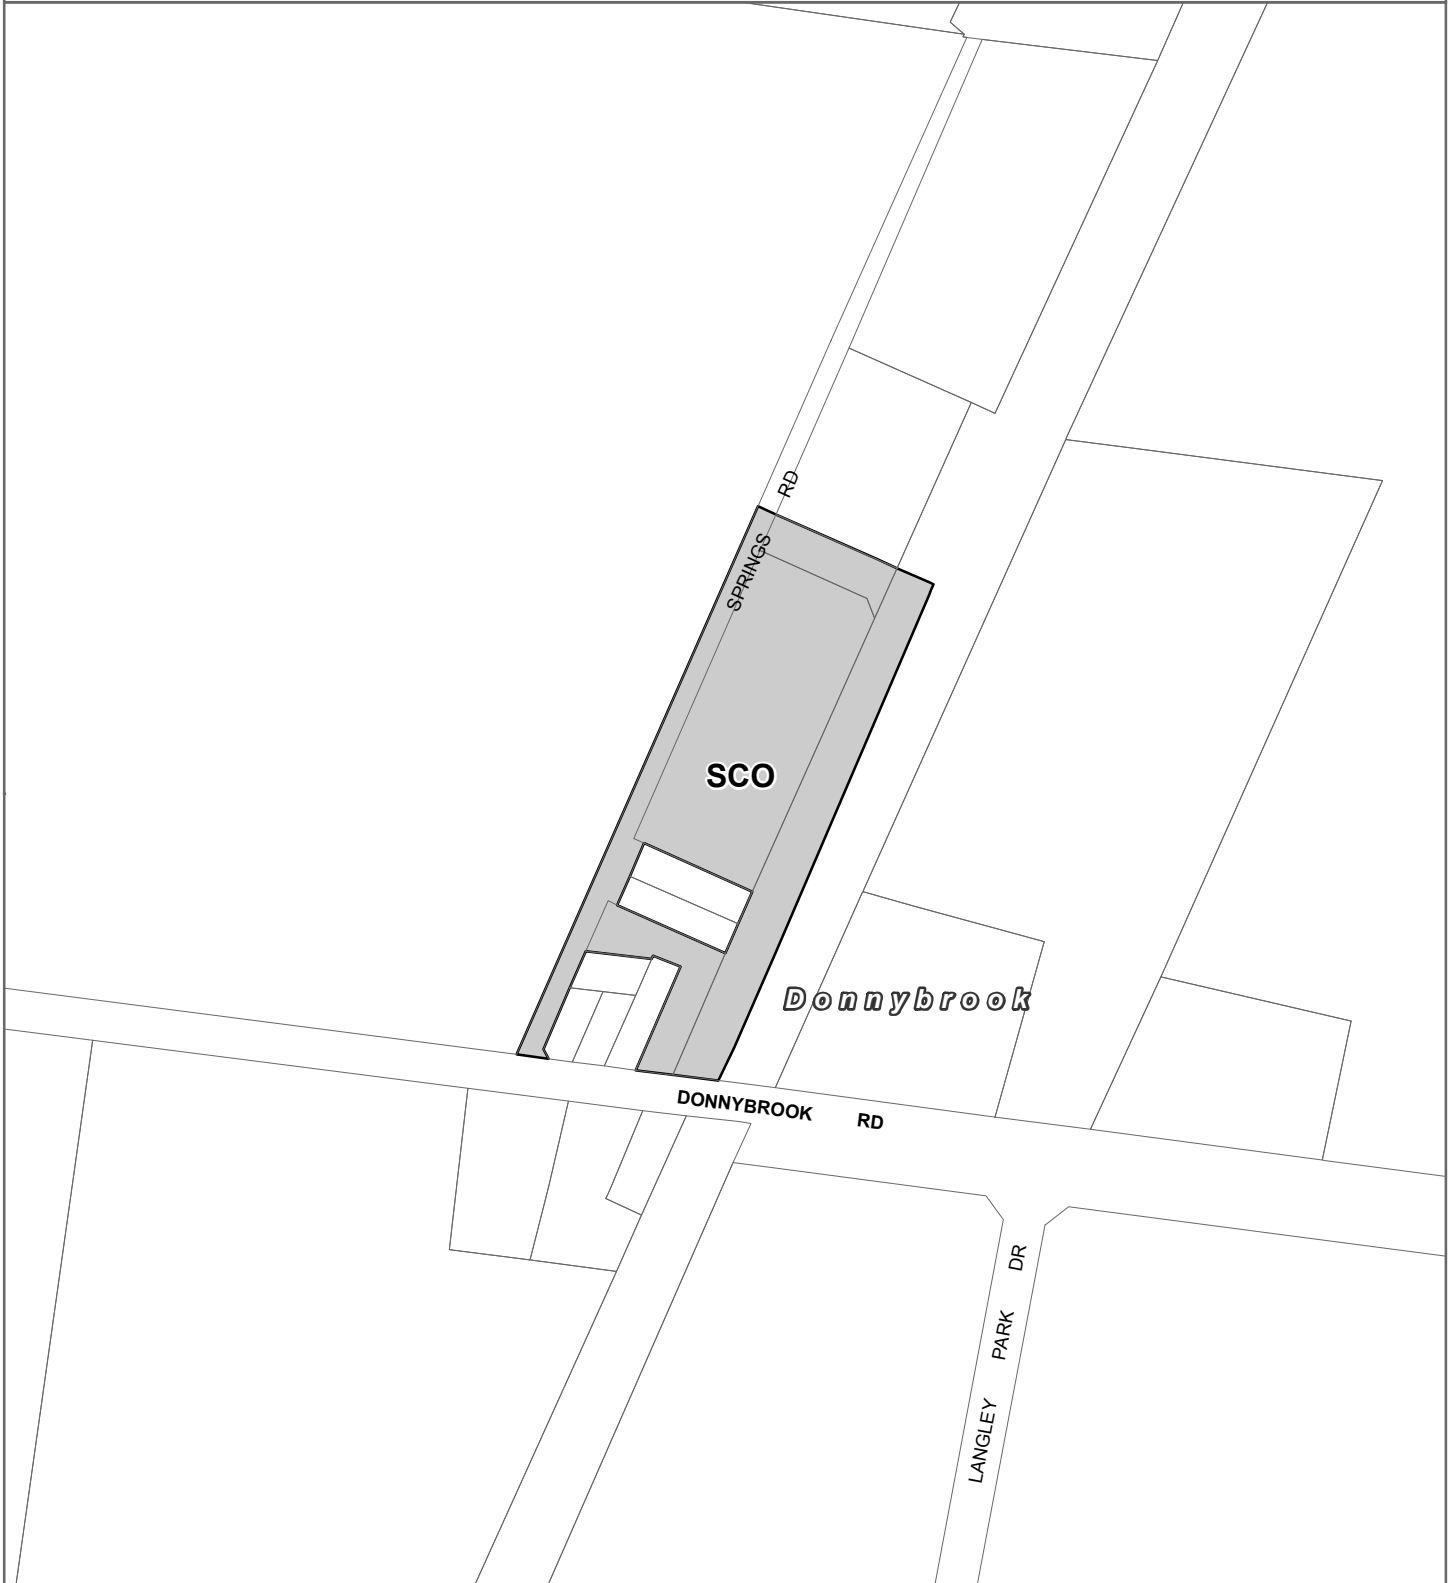

WHITTLESEA PLANNING SCHEME - LOCAL PROVISION AMENDMENT C229

LEGEND

- SCO - Specific Controls Overlay
- Local Government Area

Part of Planning Scheme Map 4SCO

Disclaimer

This publication may be of assistance to you but the State of Victoria and its employees do not guarantee that the publication is without flaw of any kind or is wholly appropriate for your particular purposes and therefore disclaims all liability for any error, loss or other consequence which may arise from you relying on any information in this publication.