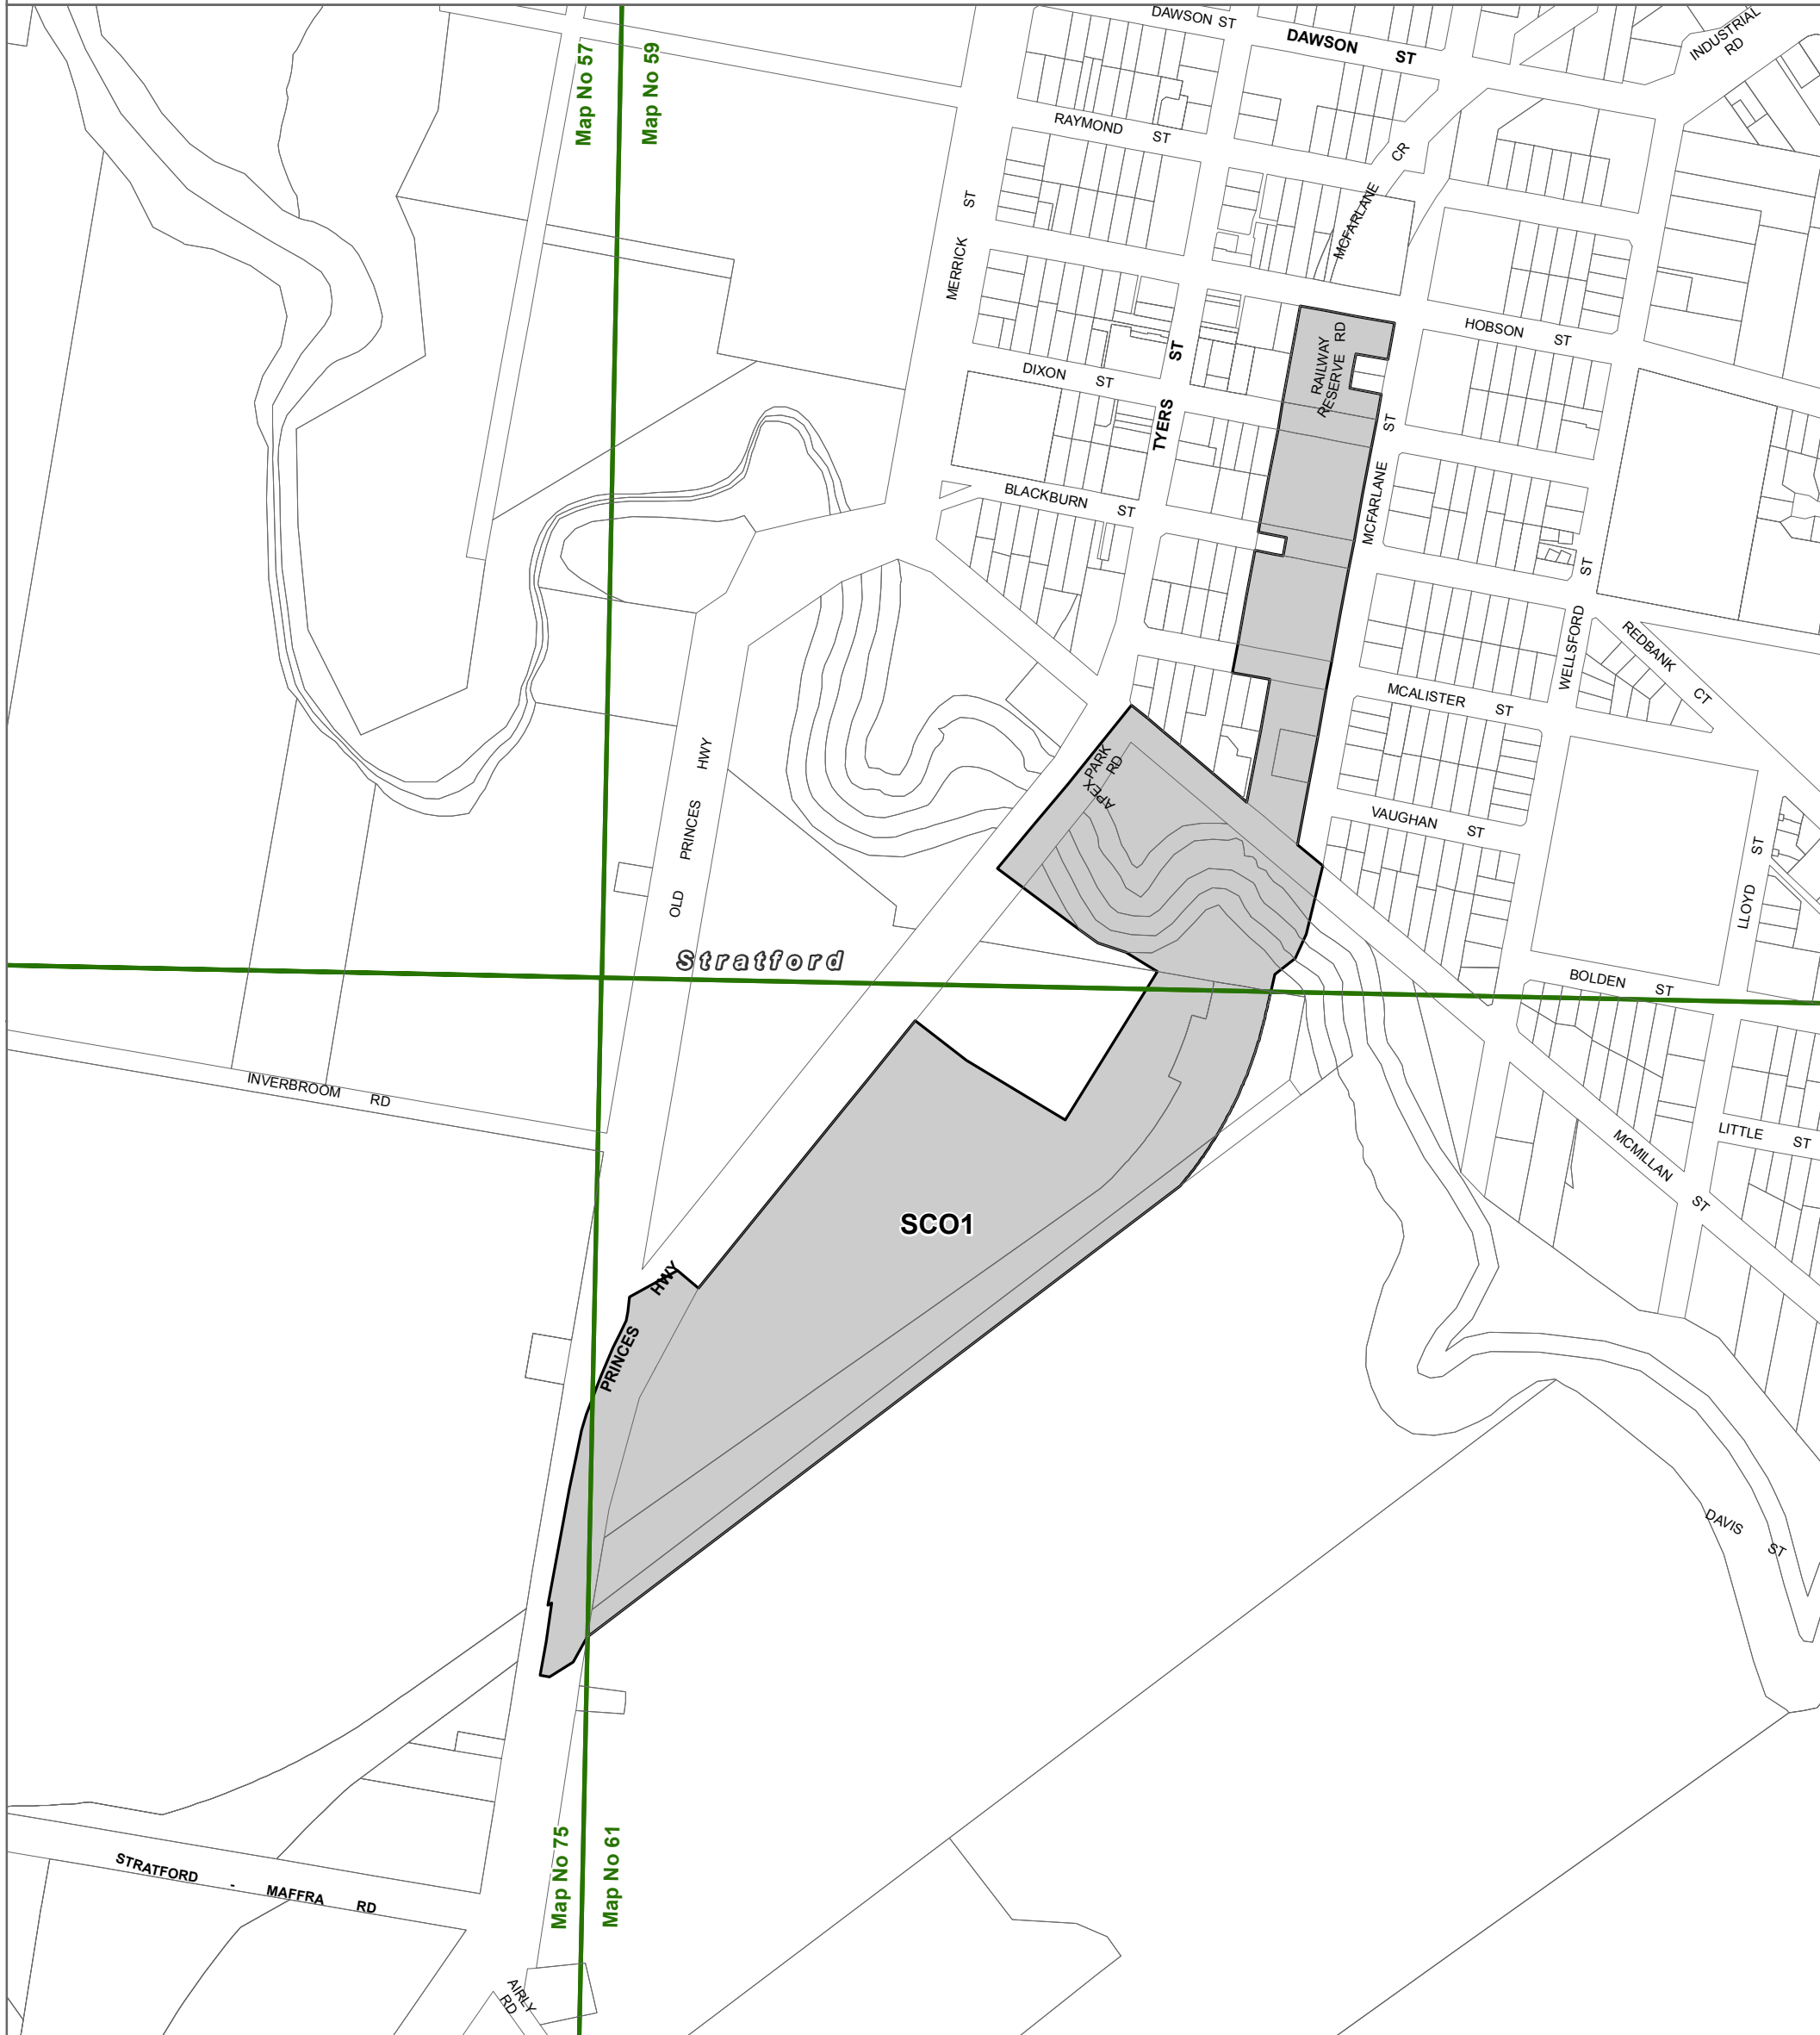

# WELLINGTON PLANNING SCHEME - LOCAL PROVISION AMENDMENT C105

**LEGEND**

- SCO1 - Specific Controls Overlay - Schedule 1
- Local Government Area

Part of Planning Scheme Maps 59SCO, 61SCO & 75SCO

**Disclaimer**  
This publication may be of assistance to you but the State of Victoria and its employees do not guarantee that the publication is without flaw of any kind or is wholly appropriate for your particular purposes and therefore disclaims all liability for any error, loss or other consequence which may arise from you relying on any information in this publication.

Planning Group  
Print Date: 19/09/2018

Environment,  
Land, Water  
and Planning